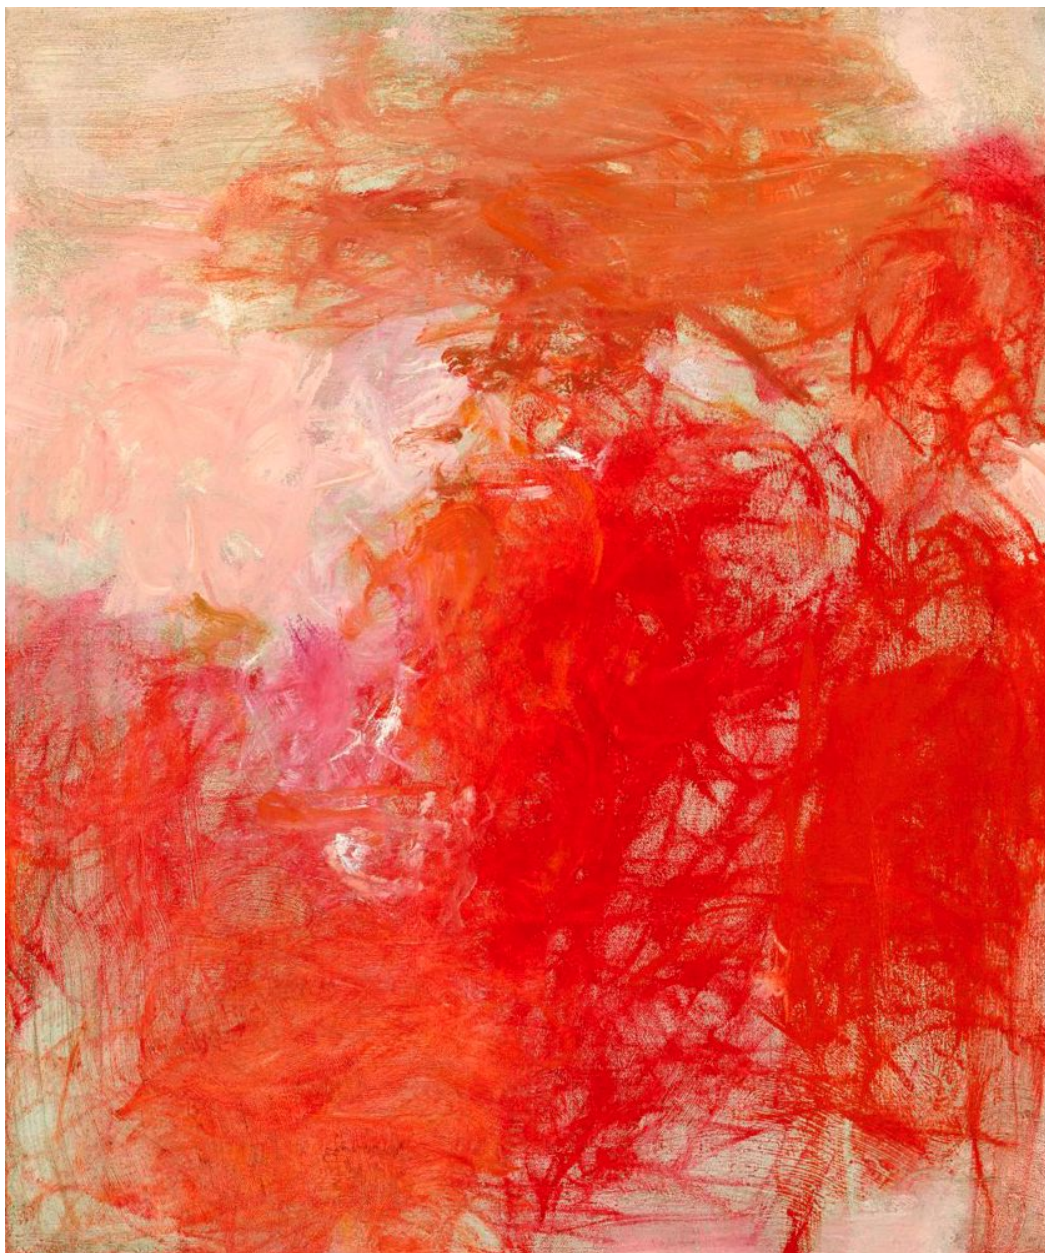

SEARS·PEYTON GALLERY
NEW YORK·LOS ANGELES

Anne Raymond, *Red February III*, 2013
oil on canvas, 24 x 20 inches
RAY007