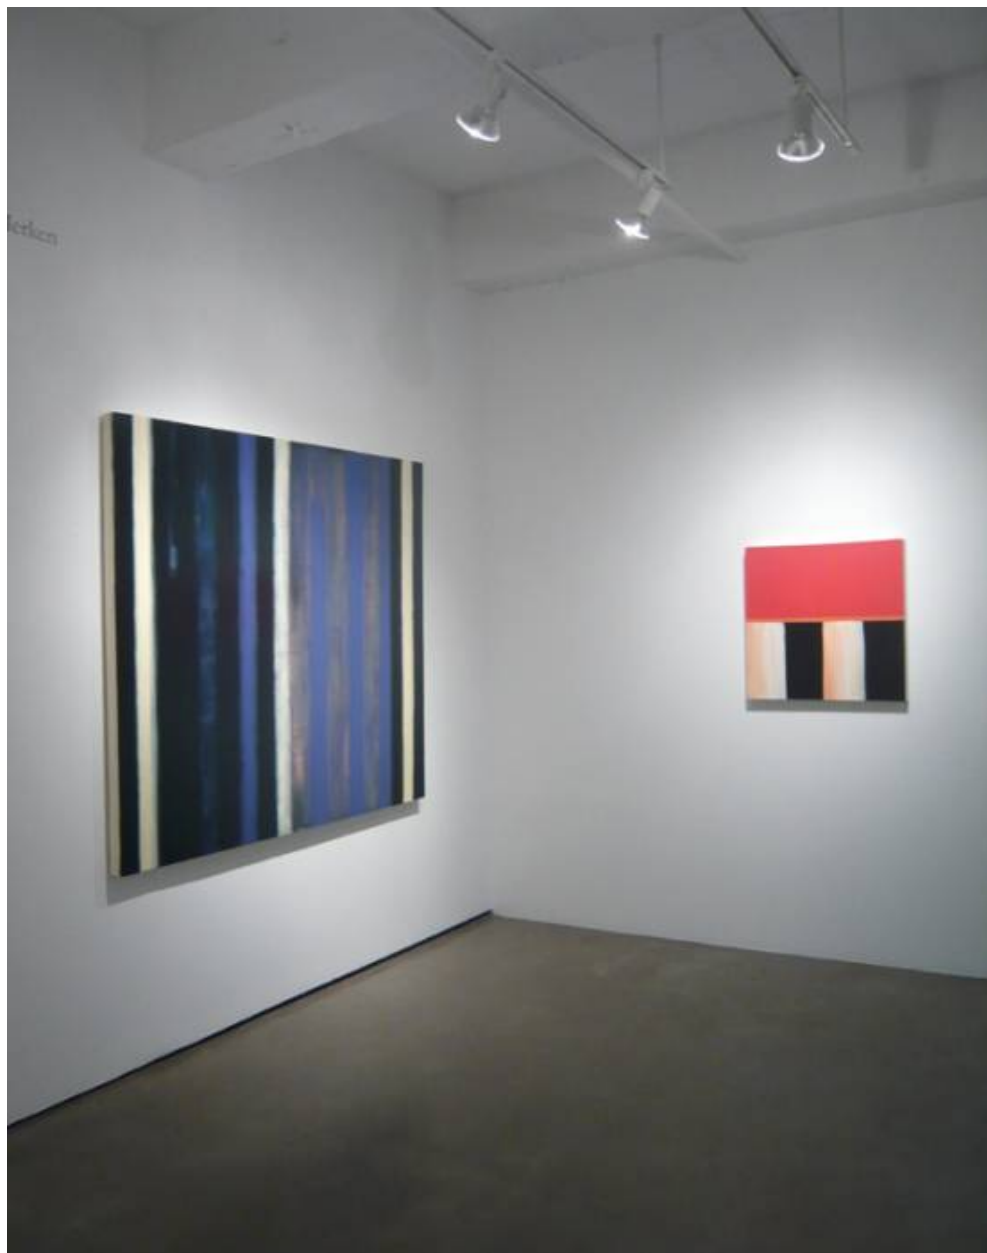

SEARS·PEYTON GALLERY
NEW YORK·LOS ANGELES

Betty Merken, *Missing Link Installation*, 2010
MER637