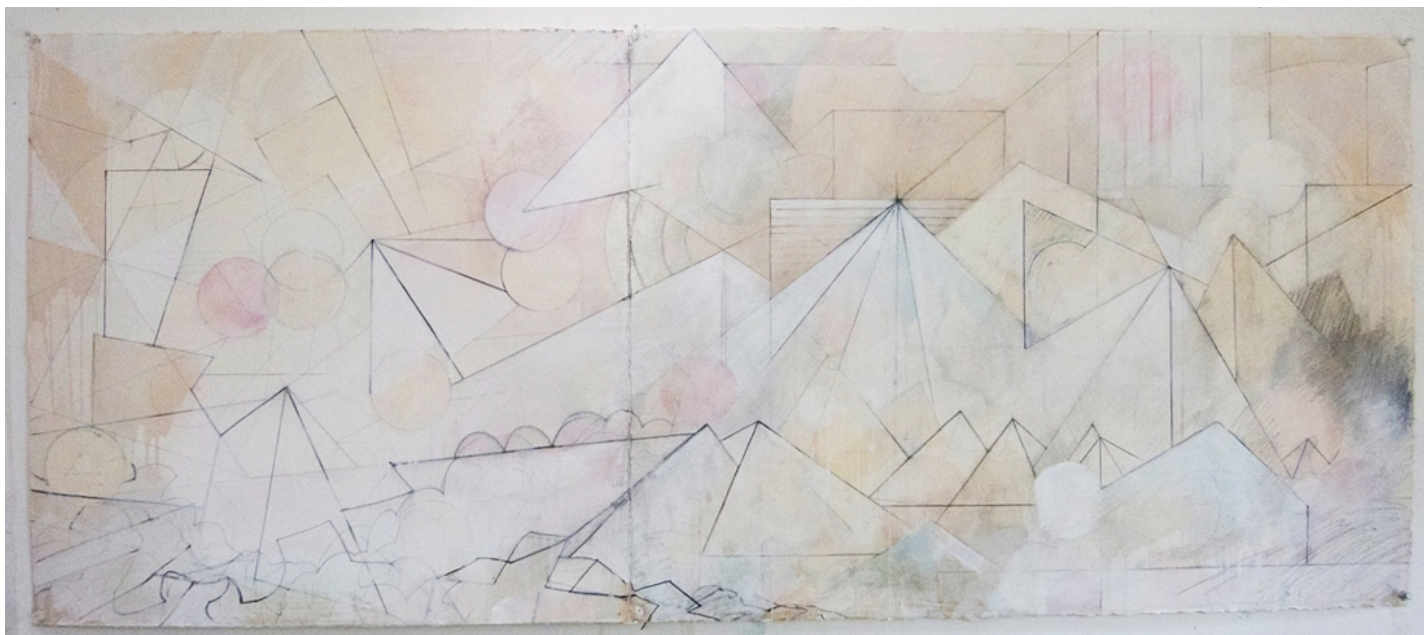

SEARS·PEYTON GALLERY
NEW YORK·LOS ANGELES

Celia Gerard, *Lost at Sea*, 2013
mixed media on paper, 27 x 57 inches framed
GER050