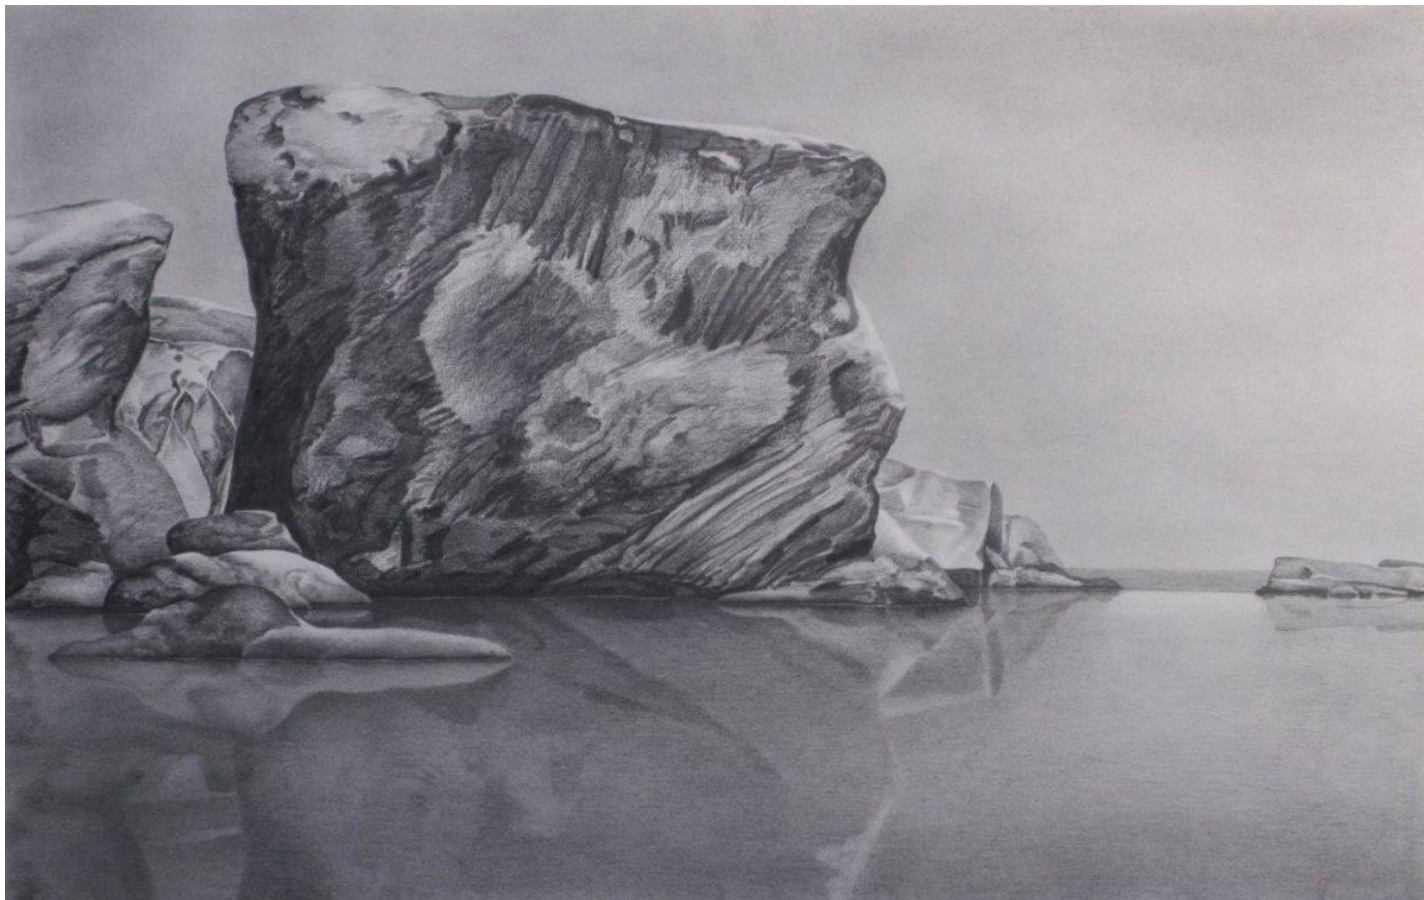

SEARS·PEYTON GALLERY
NEW YORK·LOS ANGELES

Clay Wagstaff (LA), *Coast No. 40*, 2015
graphite on paper, 24 x 38 1/2 inches
WAG317