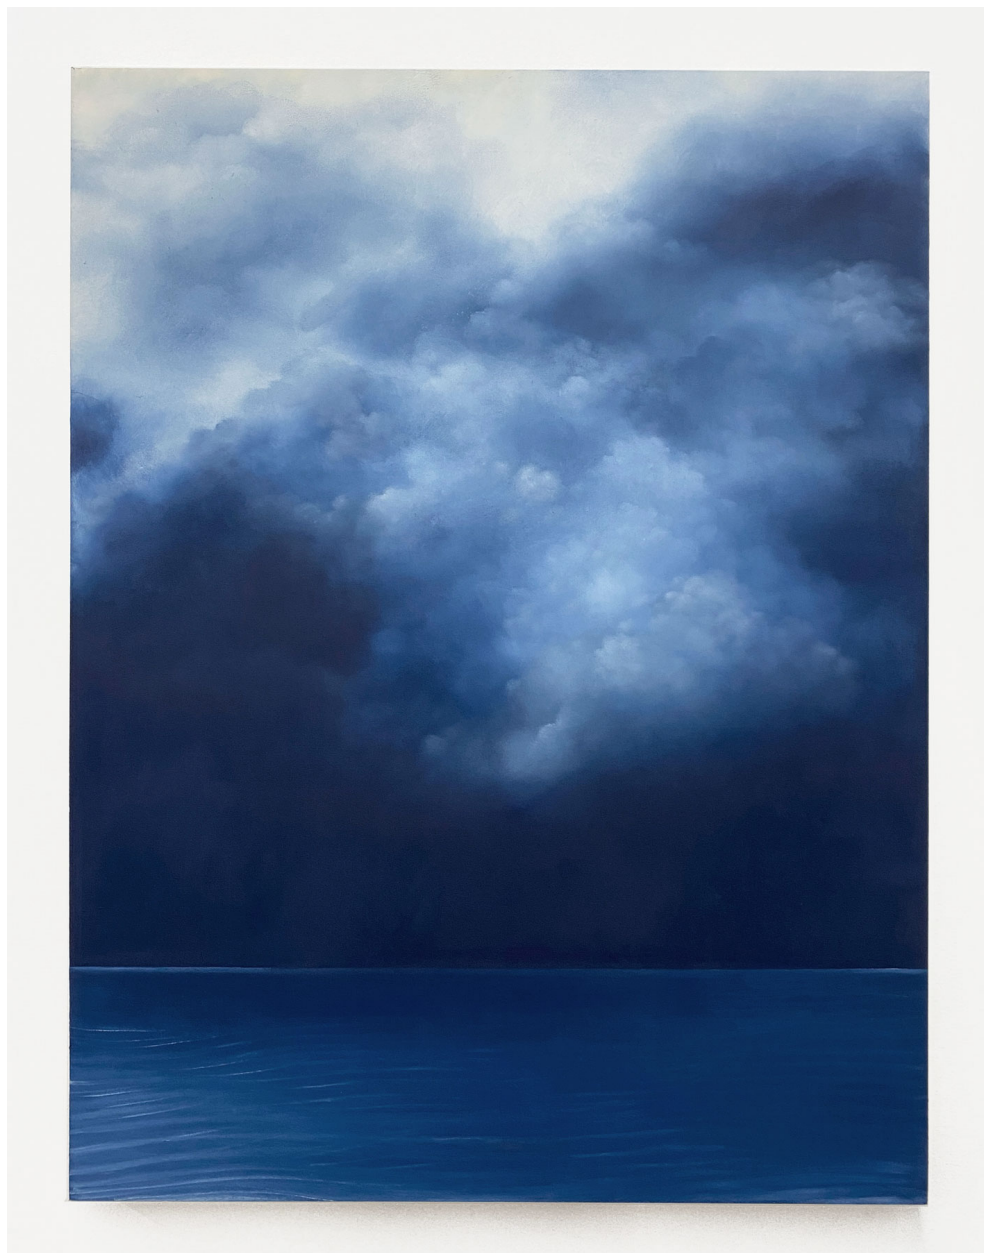

SEARS·PEYTON GALLERY  
NEW YORK·LOS ANGELES

Eileen Murphy, *Plume*, 2024  
oil on panel, 40 x 30 inches  
MURPH043