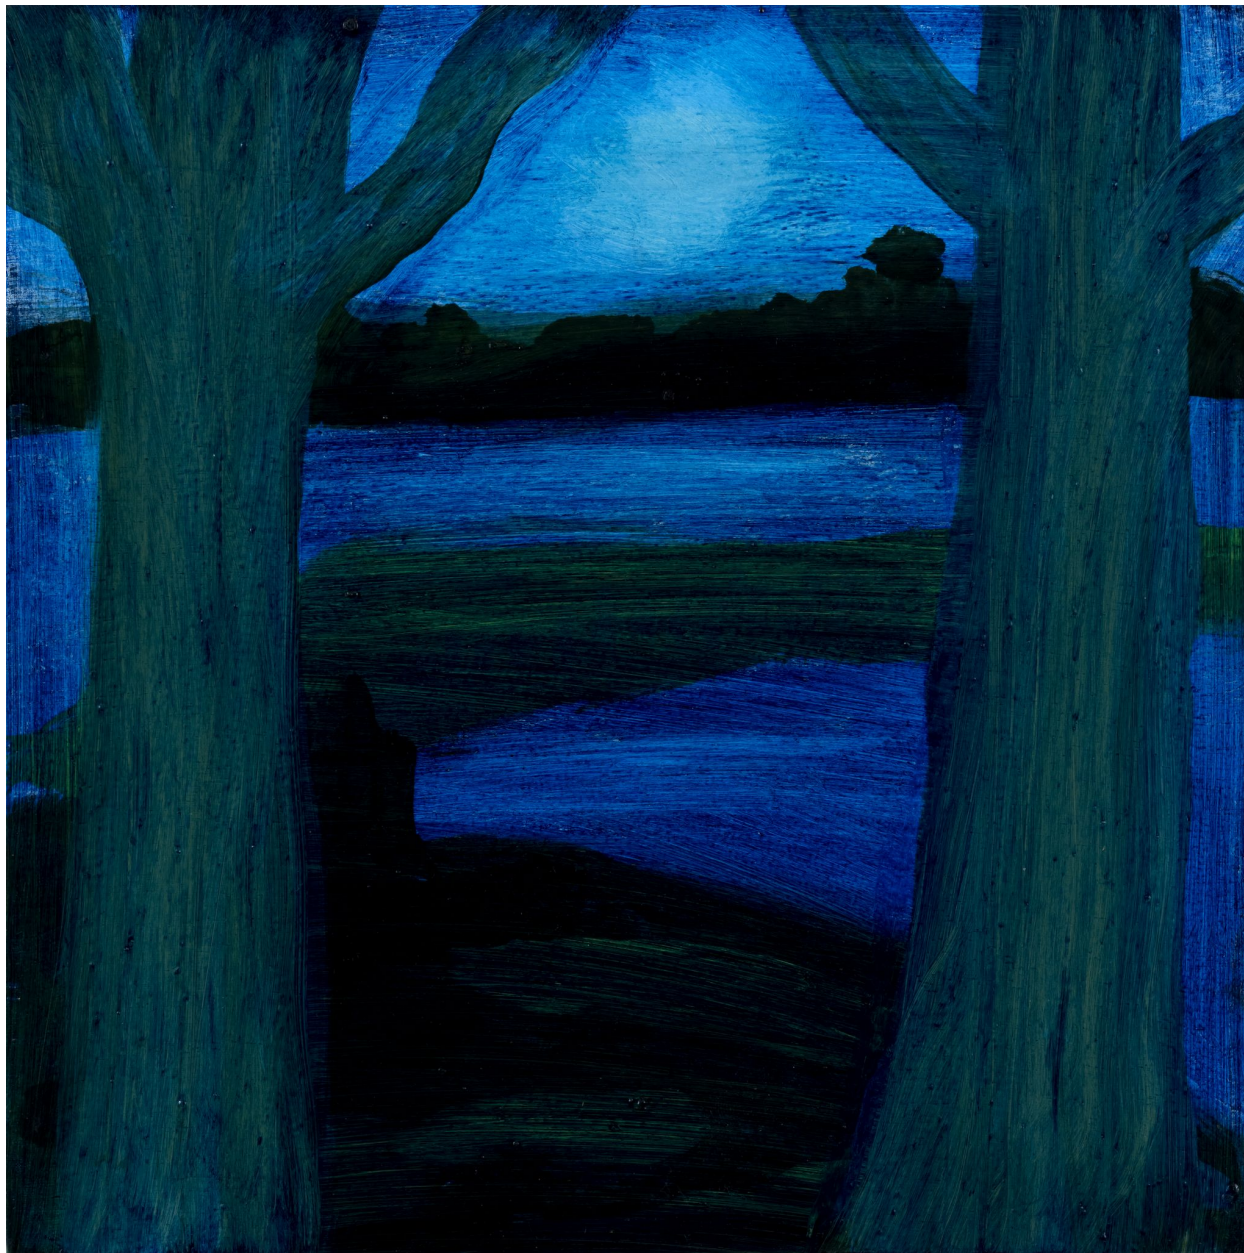

SEARS·PEYTON GALLERY
NEW YORK·LOS ANGELES

Kathryn Lynch, *Between Two Trees*, 2016
oil on panel, 10 x 9 inches
lyn635