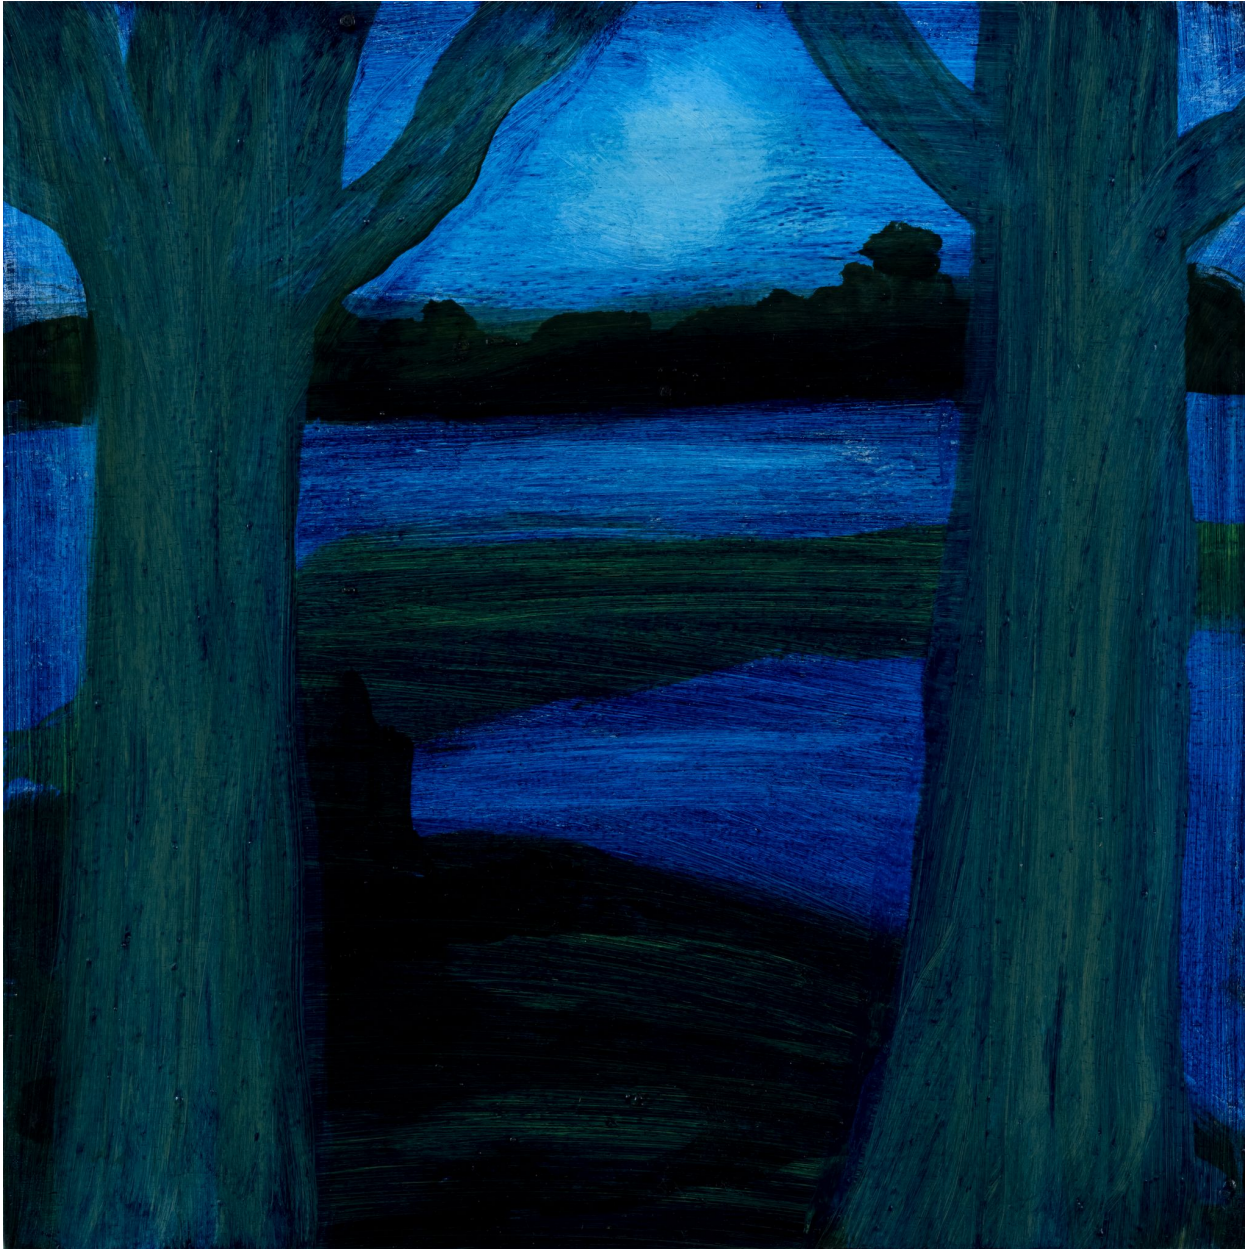

SEARS·PEYTON GALLERY  
NEW YORK·LOS ANGELES

Kathryn Lynch, *Between Two Trees*, 2016  
oil on panel, 10 x 9 inches  
lyn635