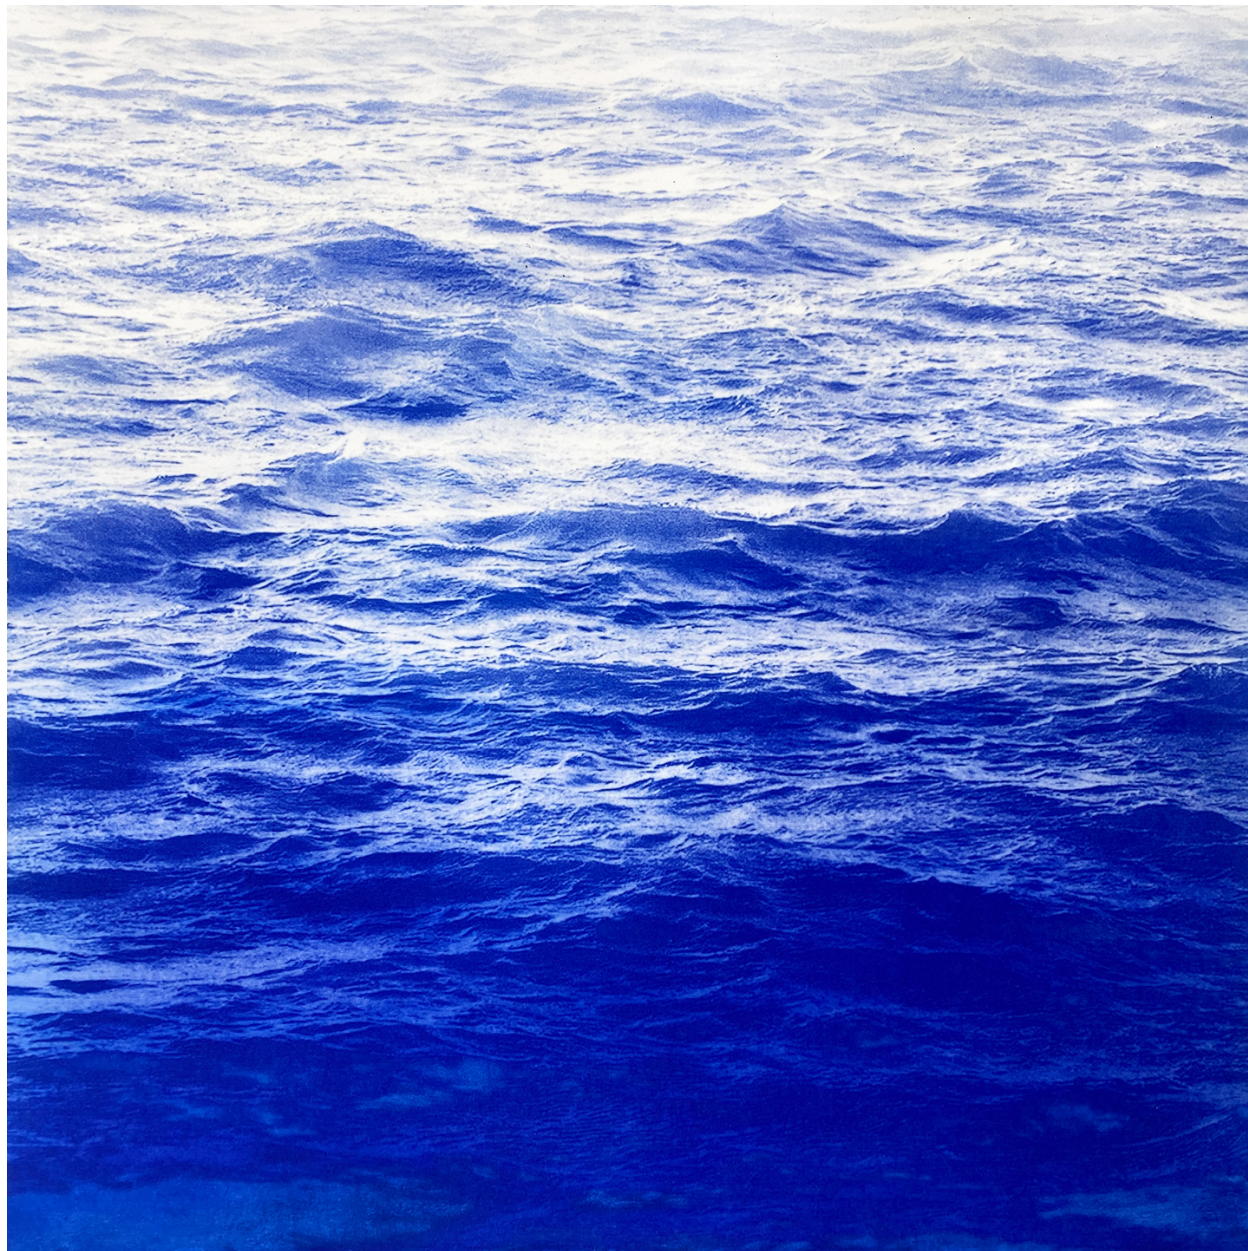

SEARS·PEYTON GALLERY
NEW YORK·LOS ANGELES

MaryBeth Thielhelm, *Blue Sea*, 2021
solar etching, 29 x 29 inches
THIEL909