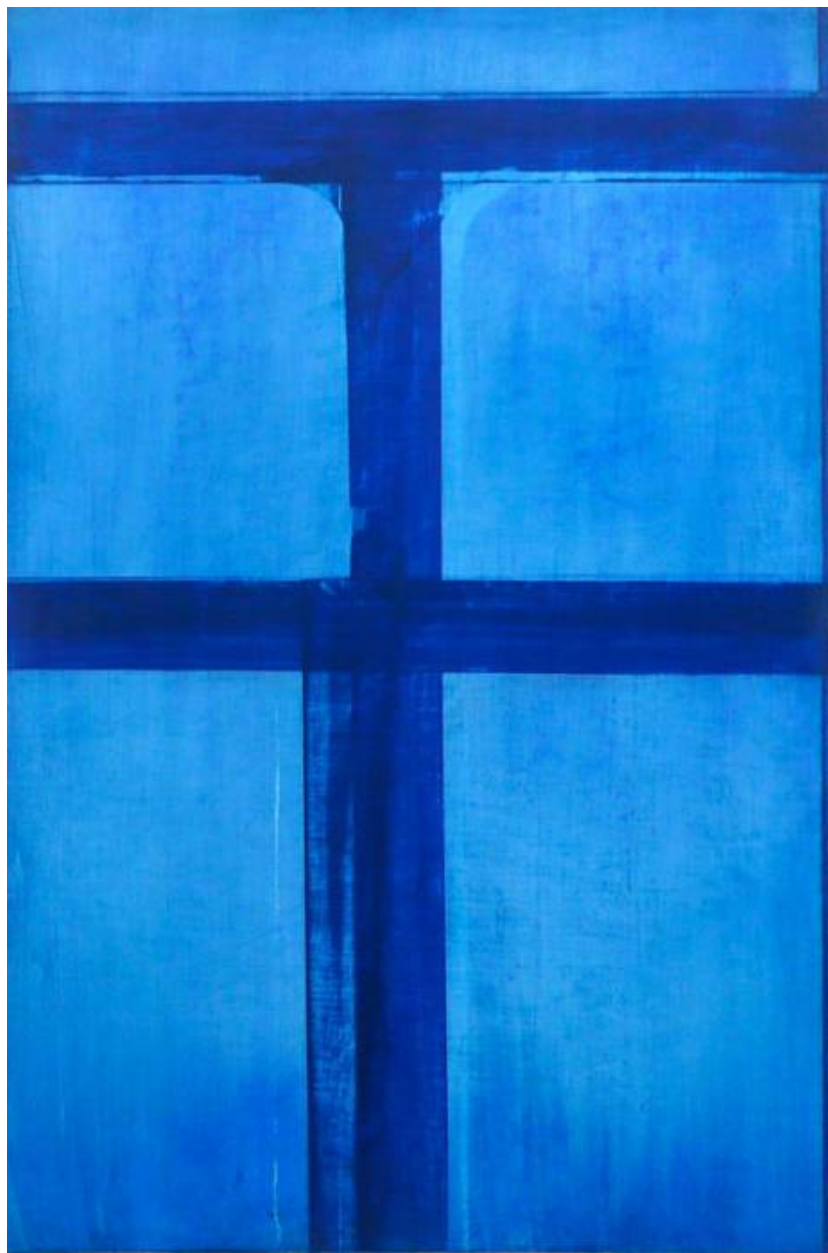

SEARS·PEYTON GALLERY
NEW YORK·LOS ANGELES

Tad Wiley, *Fensterblau*, 2010
enamel on wood, 36 x 24 inches
Wile008