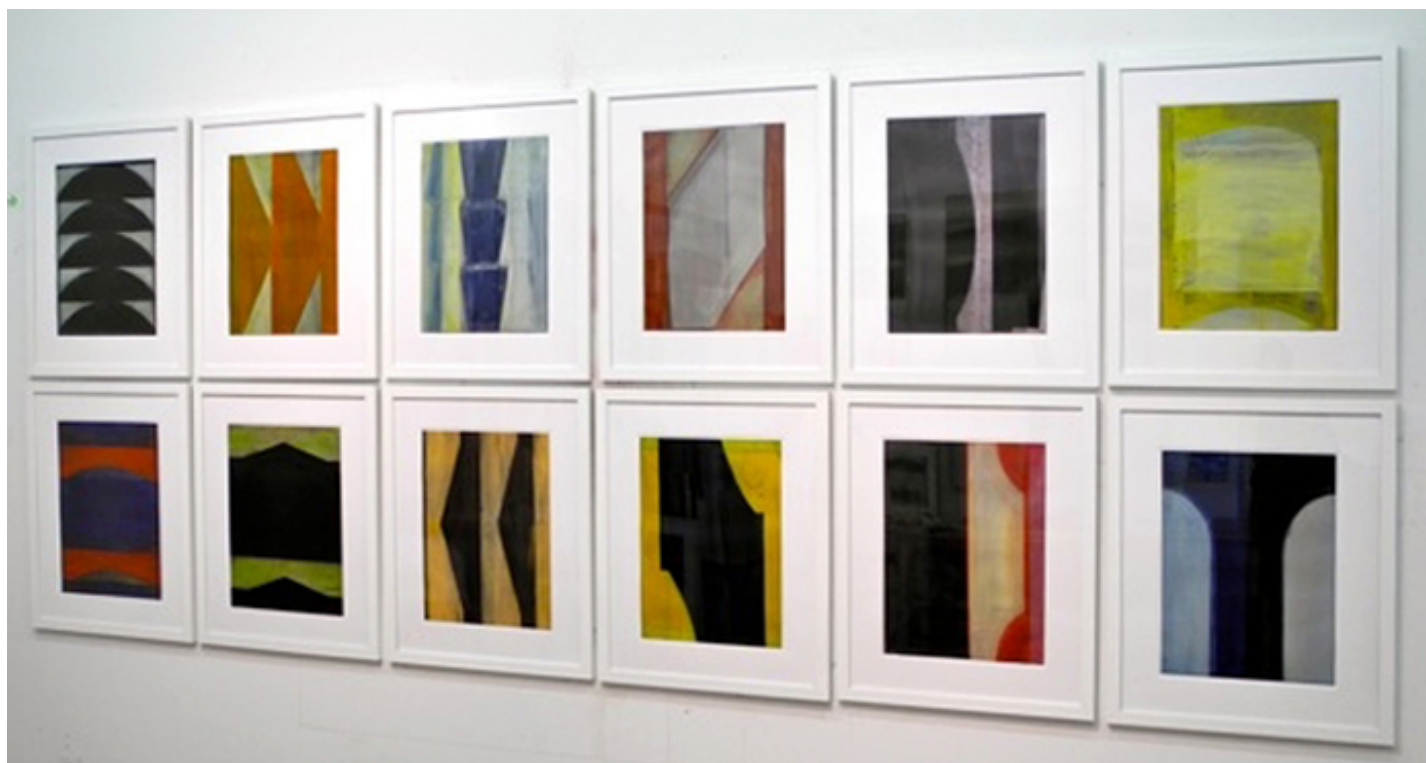

SEARS·PEYTON GALLERY
NEW YORK·LOS ANGELES

Tad Wiley, *Installation*, 2012
Wile036